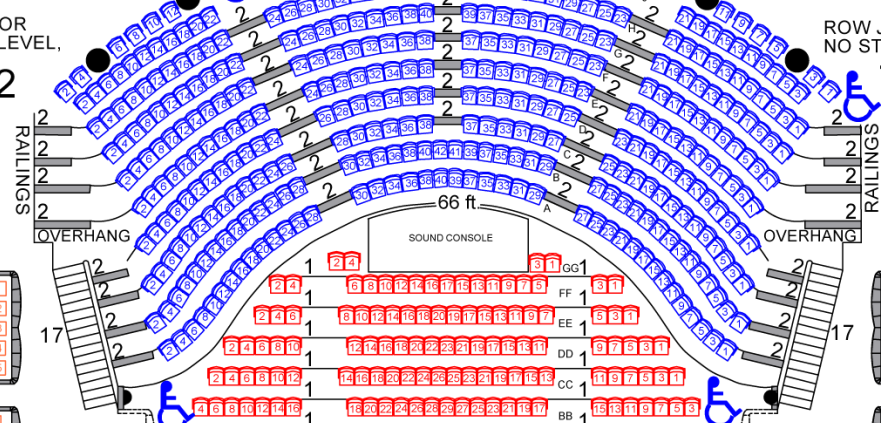

CONCERT

Capacity
1491

UPPER CIRCLE
(Fourth Level)

UPPER TIER
(Fourth Level)

GOLD CIRCLE
(Third Level)

RESTROOMS
ORCHESTRA & GOLD CIRCLE

GRAND TIER
(Second Level)

SEATING CHARTS ARE COLOR
CODED BY THEATER SECTION/LEVEL,
NOT BY PRICE.

4
DOOR 4
3 STEPS

3
DOOR 3
3 STEPS

SEATING CHARTS ARE COLOR
CODED BY THEATER SECTION/LEVEL,
NOT BY PRICE.