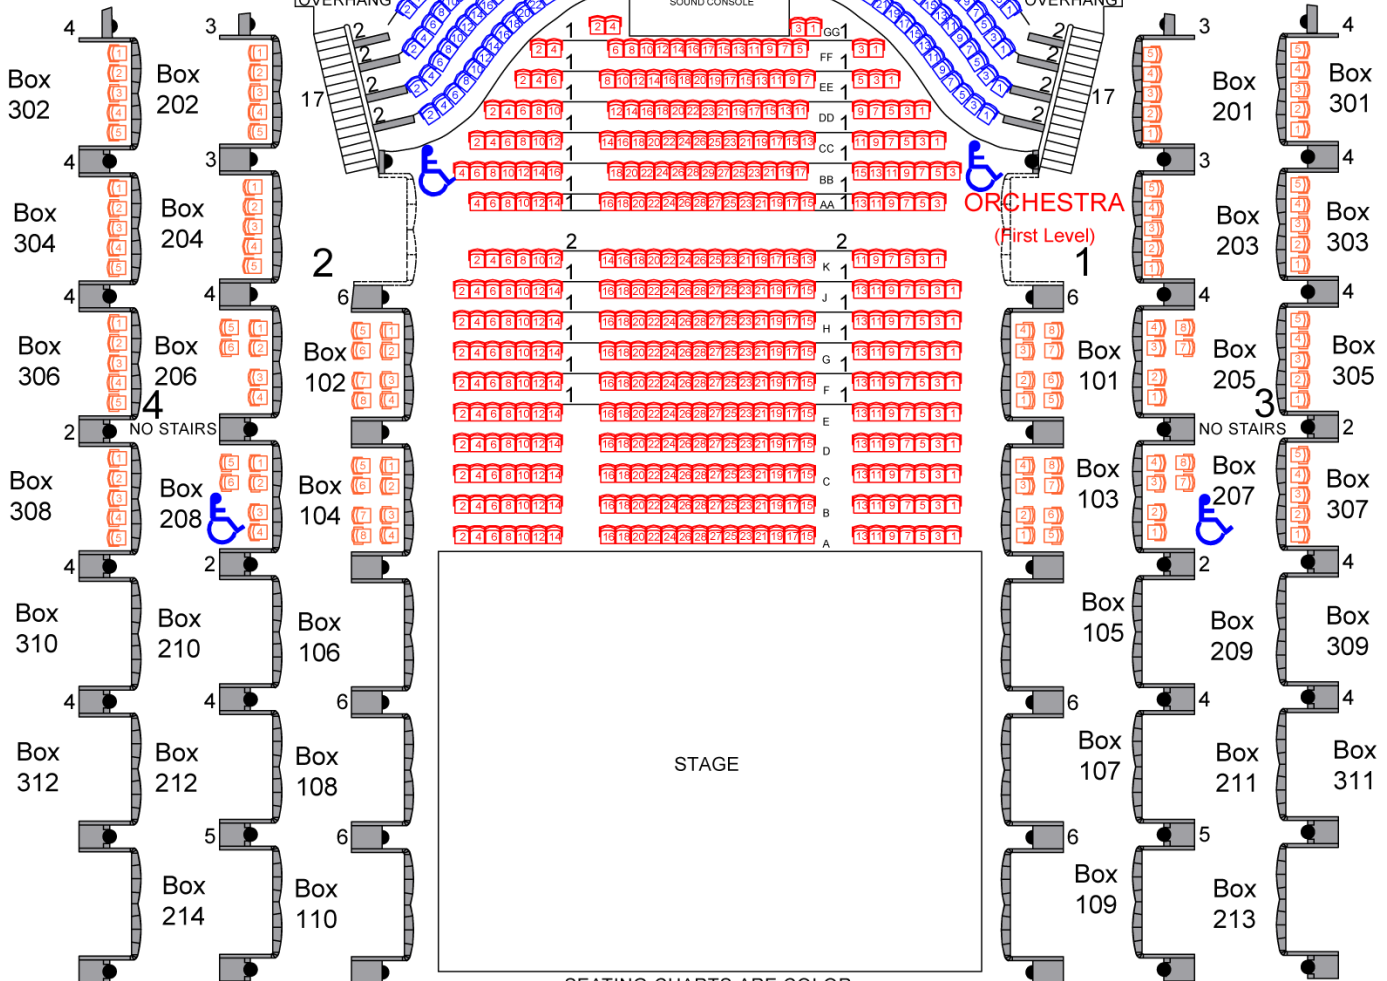

CONCERT

Capacity
1491

UPPER CIRCLE
(Fourth Level)

UPPER TIER
(Fourth Level)

GOLD CIRCLE
(Third Level)

RESTROOMS
ORCHESTRA & GOLD CIRCLE

GRAND TIER
(Second Level)

SEATING CHARTS ARE COLOR
CODED BY THEATER SECTION/LEVEL,
NOT BY PRICE.

4
DOOR 4
3 STEPS

3
DOOR 3
3 STEPS

SEATING CHARTS ARE COLOR
CODED BY THEATER SECTION/LEVEL,
NOT BY PRICE.