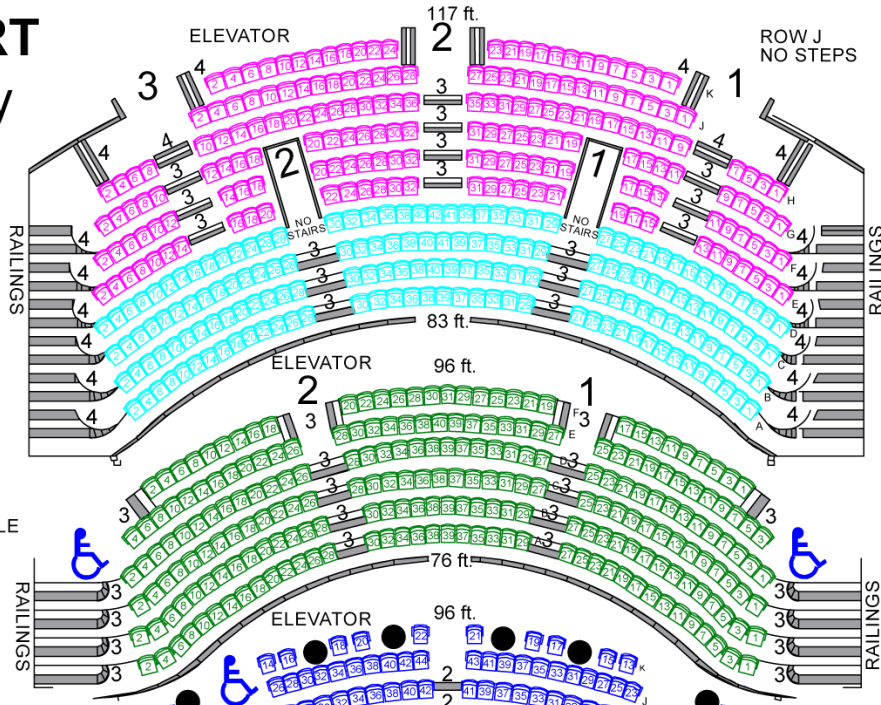

CONCERT

Capacity
1491

UPPER CIRCLE
(Fourth Level)

UPPER TIER
(Fourth Level)

GOLD CIRCLE
(Third Level)

RESTROOMS
ORCHESTRA & GOLD CIRCLE

GRAND TIER
(Second Level)

SEATING CHARTS ARE COLOR
CODED BY THEATER SECTION/LEVEL,
NOT BY PRICE.

4
DOOR 4
3 STEPS

3
DOOR 3
3 STEPS

SEATING CHARTS ARE COLOR
CODED BY THEATER SECTION/LEVEL,
NOT BY PRICE.