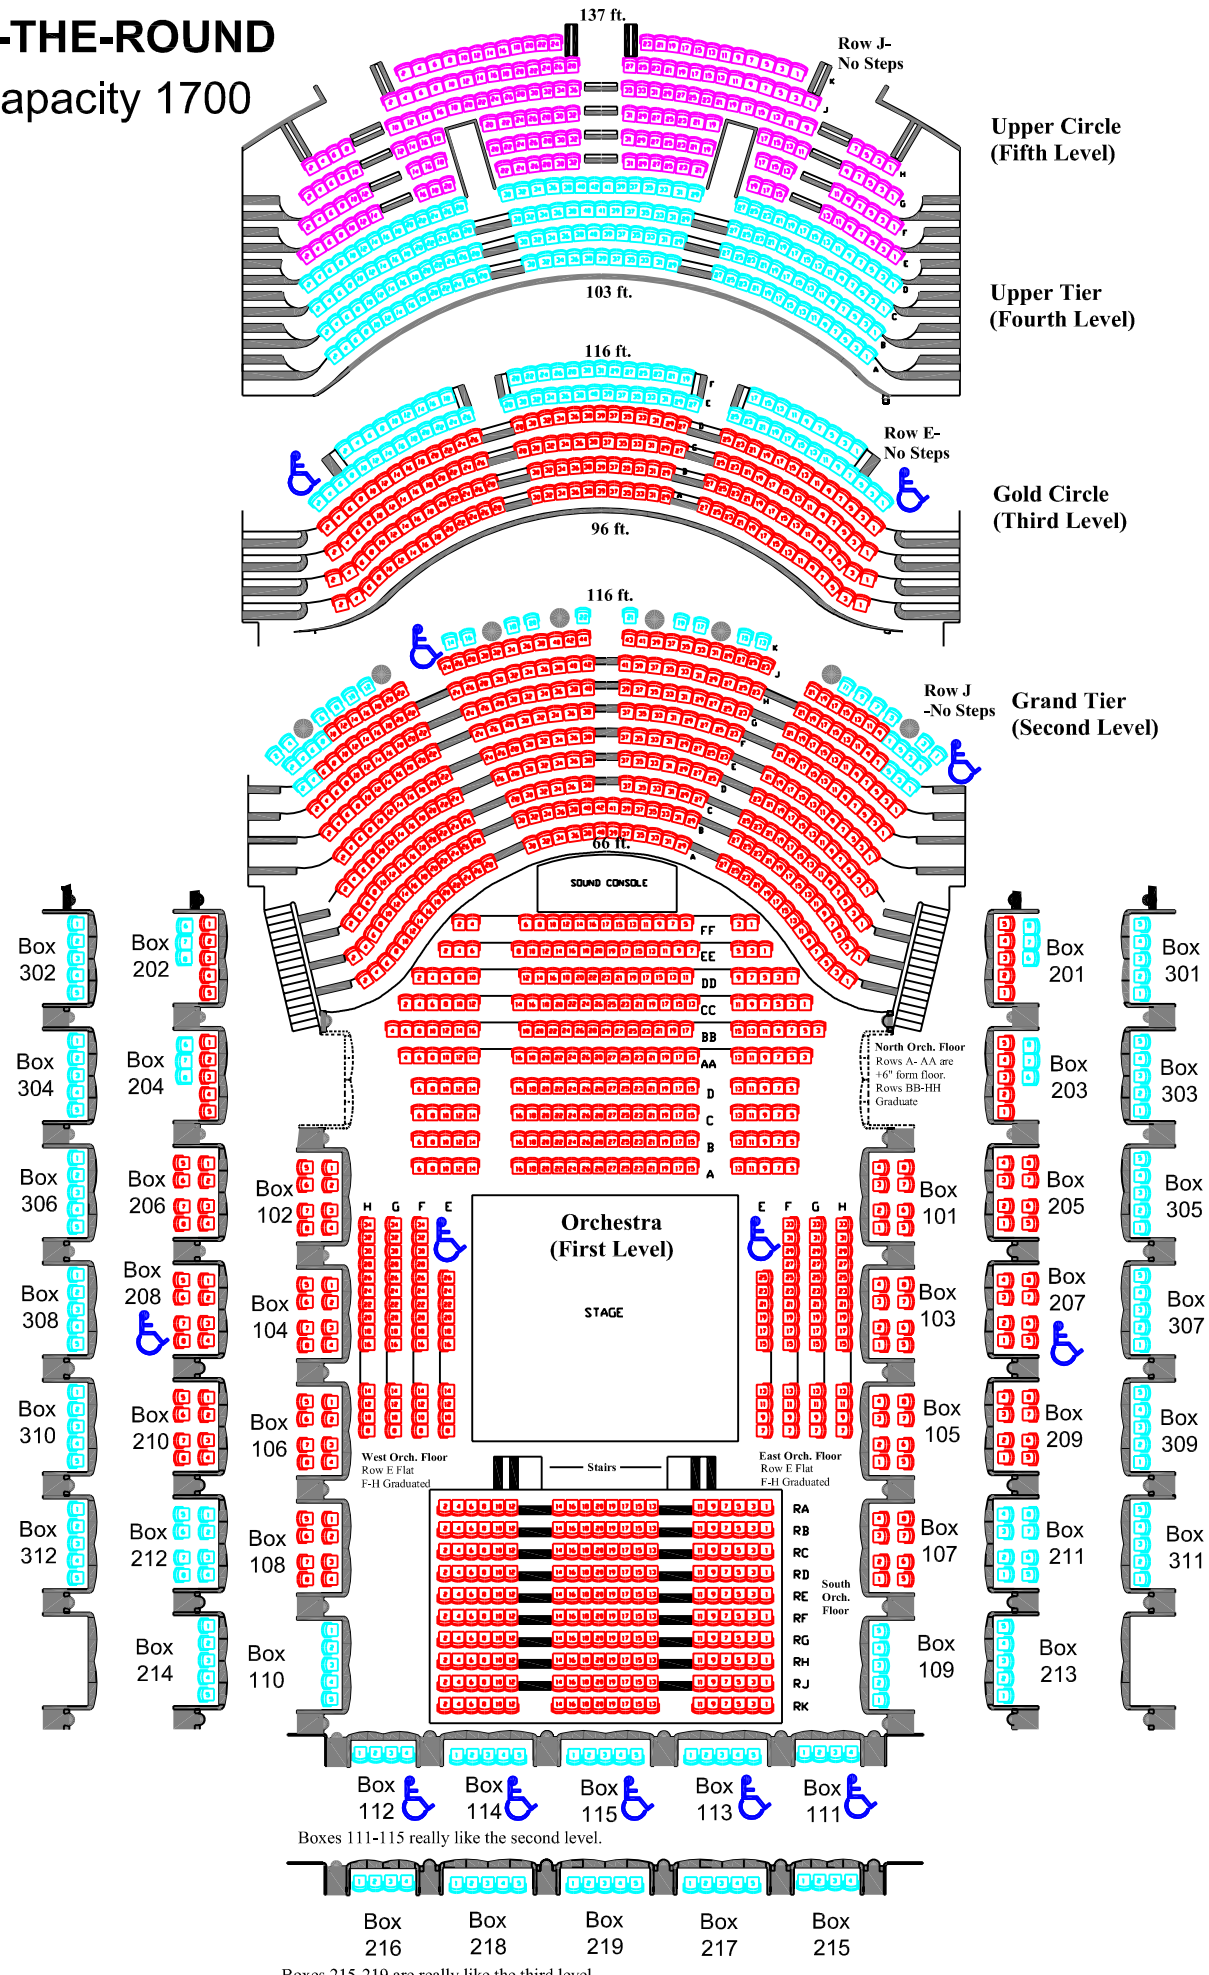

IN-THE-ROUND

Capacity 1700

Boxes 111-115 really like the second level.

Boxes 215-219 are really like the third level.